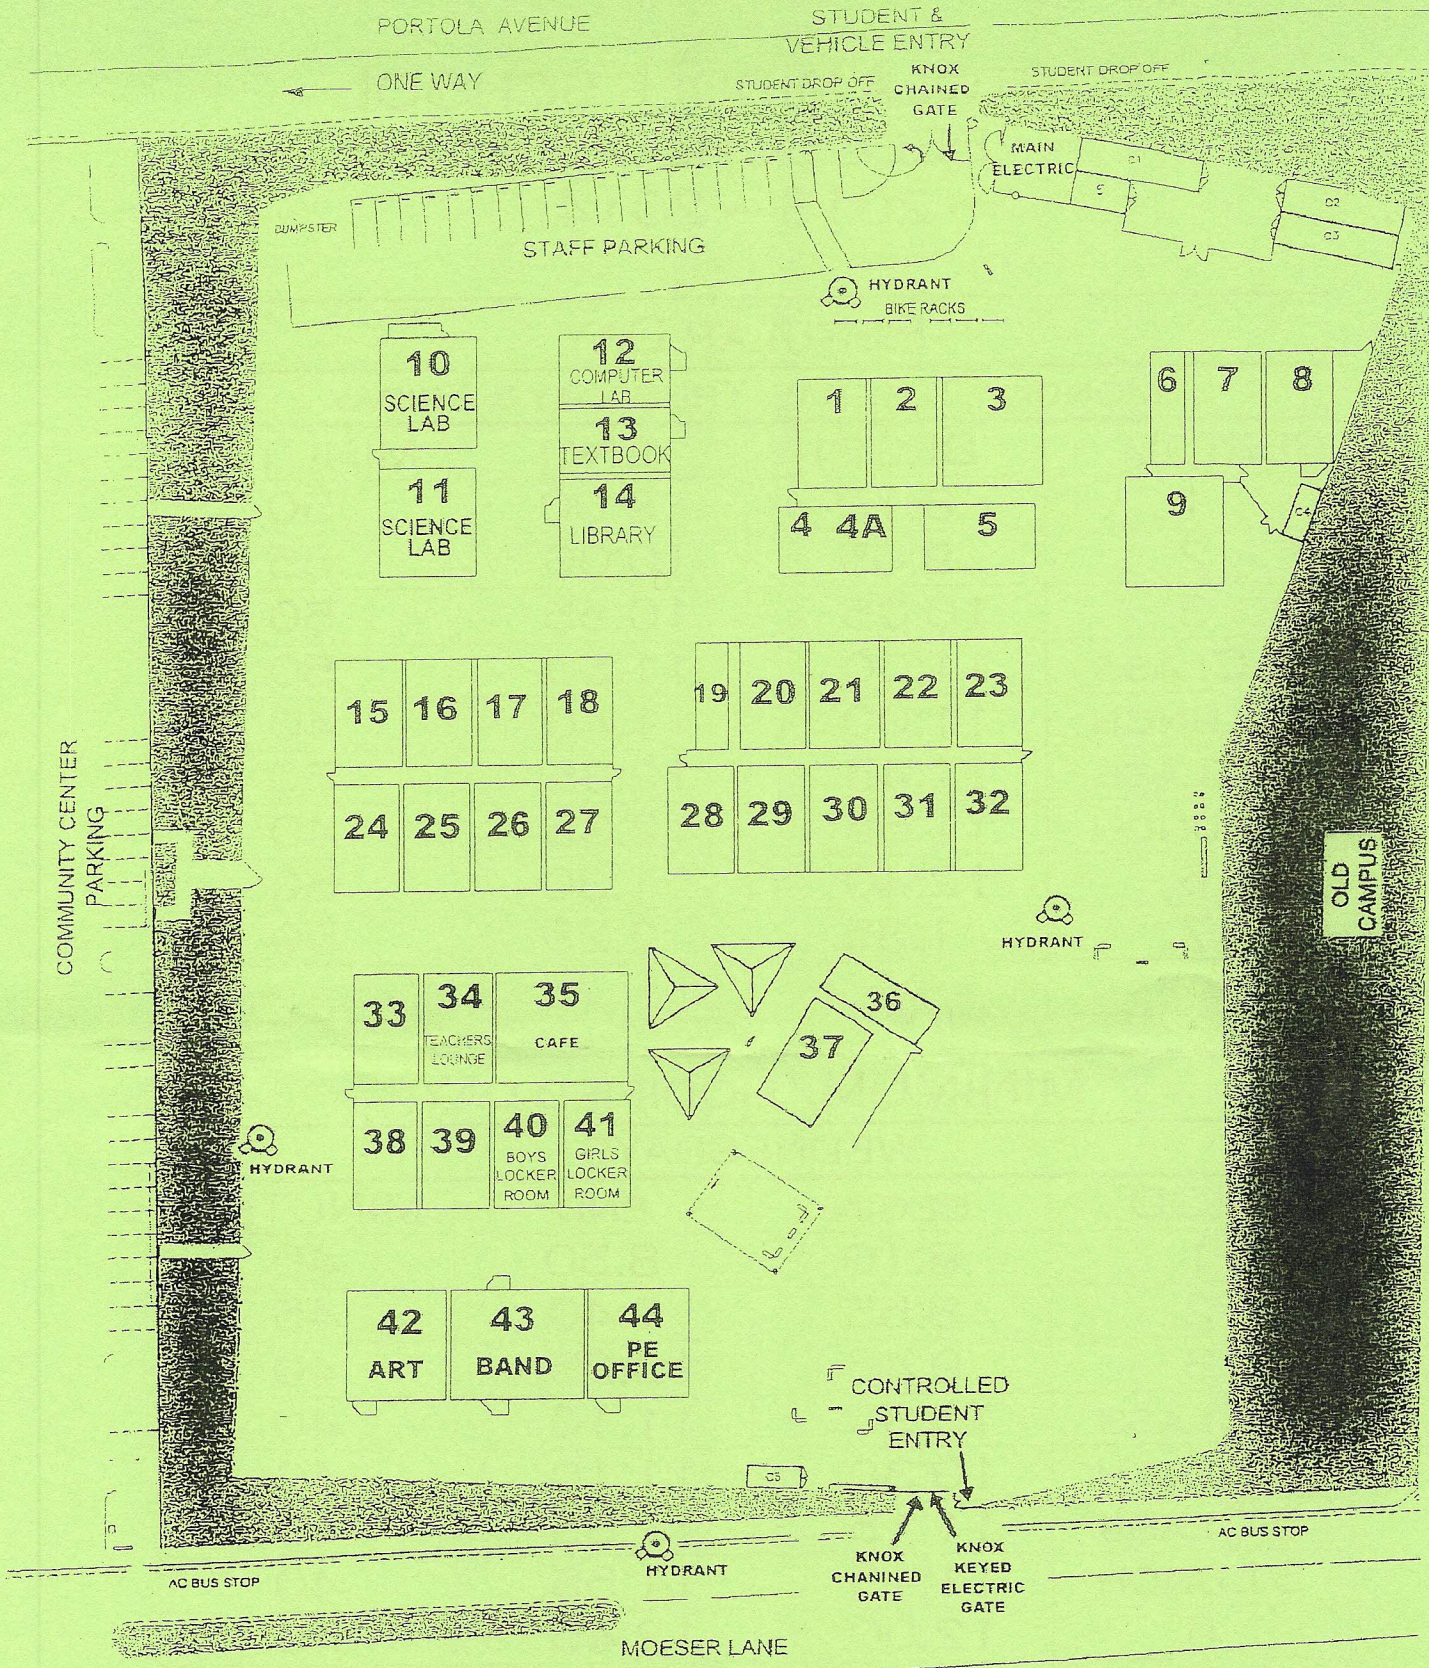

CAMPUS MAP
PORTOLA MIDDLE SCHOOL

WEST CONTRA COSTA UNIFIED SCHOOL DISTRICT